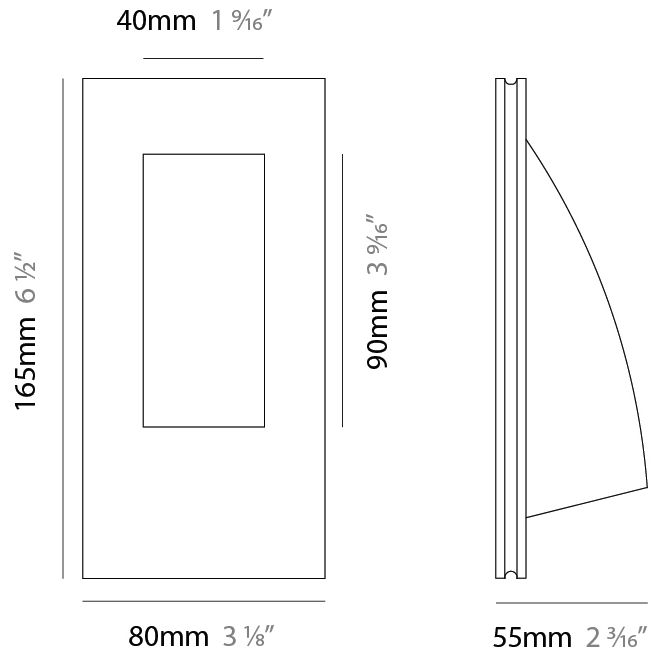

PROJECT	_____
TYPE	_____
SPECIFIER	_____
QUANTITY	_____
DATE	_____

INVISIBILI TRIMLESS

D86113

base number

1. To build a product code in our configurator select the specify button on the base model # product page
2. To build a manual product code on this datasheet choose from the options listed below in blue font and add the suffix to the base model #

GENERAL

Series: Invisibili
Brand: Panzeri
Division: Design
Mounting Type: Trimless
Mounting Location: Wall

PHYSICAL

Shape: Rectangle
Length (mm): 80
Length (in): 3 1/8
Width (mm): 55
Width (in): 2 3/16
Height (mm): 165
Height (in): 6 1/2
Light Distribution: Asymmetric
Diffuser: Acrylic Moulded Lens
Fixture Finish: WHI
Fixture Material: Plaster

ELECTRICAL

Lamp Type: LED
Input Wattage (W): 1.2
Total Output Wattage (W): 1
Dimming: Non-Dimming / Phase Dimming (120Vac only) / 0-10V Dimming
Driver Included: No
Driver Location: Remote
Driver Type: Constant Current - Universal
Driver Class: Class 2
Input Voltage (V): 120 - 277
Constant Current (MA): 350

LED

Number of LEDs: 1
Color Temperature (°K): 3000
Nominal Lumen (lm): 120
CRI: >80 CRI
Lamp Life (hrs): 50000

OPTICAL

RATINGS AND CERTIFICATIONS

Certified By: Certified for North American Standards
IP rating: IP20