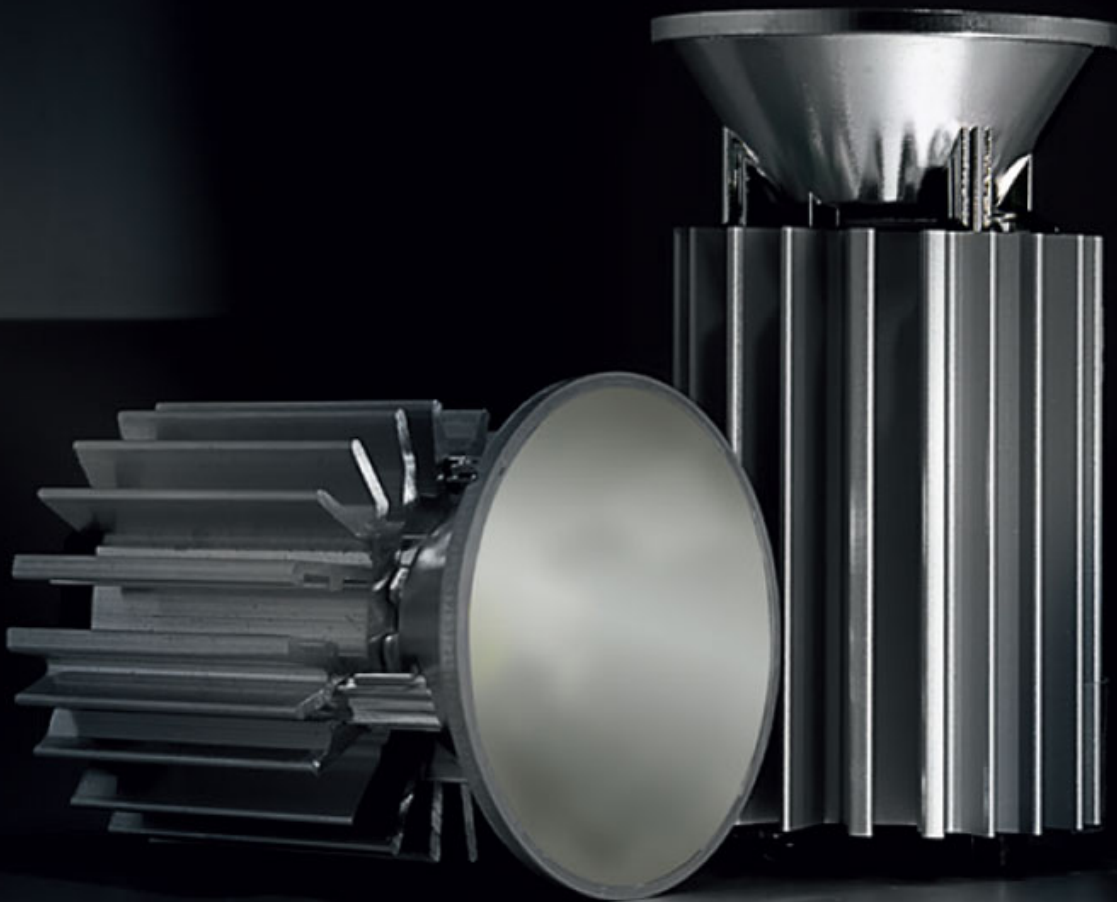

LED module included.
6.8W and 8.5W versions shown.
See fixture specifications.

PROJECT	
TYPE	
SPECIFIER	
QUANTITY	
DATE	

INVISIBILI TRIMLESS

D86114

base number

- To build a product code in our configurator select the specify button on the base model # product page
- To build a manual product code on this datasheet choose from the options listed below in blue font and add the suffix to the base model #