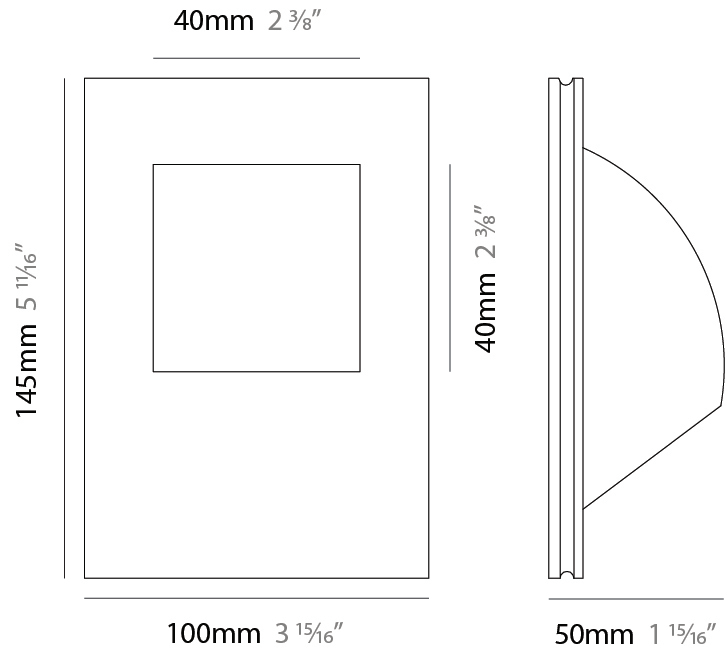

PROJECT	
TYPE	
SPECIFIER	
QUANTITY	
DATE	

INVISIBILI TRIMLESS

D86114

base number

1. To build a product code in our configurator select the specify button on the base model # product page
2. To build a manual product code on this datasheet choose from the options listed below in blue font and add the suffix to the base model #

GENERAL

Series: Invisibili
Brand: Panzeri
Division: Design
Mounting Type: Trimless
Mounting Location: Wall

PHYSICAL

Shape: Rectangle
Length (mm): 100
Length (in): 3 ¹⁵/₁₆
Width (mm): 145
Width (in): 5 ¹¹/₁₆
Depth (mm): 50
Depth (in): 1 ¹⁵/₁₆
Light Distribution: Asymmetric
Weight (kg): 0.40
Weight (lbs): 0.88
Diffuser: Acrylic Moulded Lens
Fixture Finish: WHI
Fixture Material: Plaster
Cut-out Measurements: 110 x 155mm / 4 1/4 x 6 1/8"

ELECTRICAL

Lamp Type: LED
Input Wattage (W): 1.2
Total Output Wattage (W): 1
Dimming: Non-Dimming / Phase Dimming (120Vac only) / 0-10V Dimming
Driver Included: No
Driver Location: Remote
Driver Type: Constant Current - Universal
Driver Class: Class 2
Input Voltage (V): 120 - 277
Constant Current (MA): 350

LED

Number of LEDs: 1
Color Temperature (°K): 3000
Max. Delivered Lumen (lm): 54
CRI: >80 CRI
Efficiency (%): 45
Lamp Life (hrs): 50000

OPTICAL

RATINGS AND CERTIFICATIONS

Certified By: Certified for North American Standards
IP rating: IP20